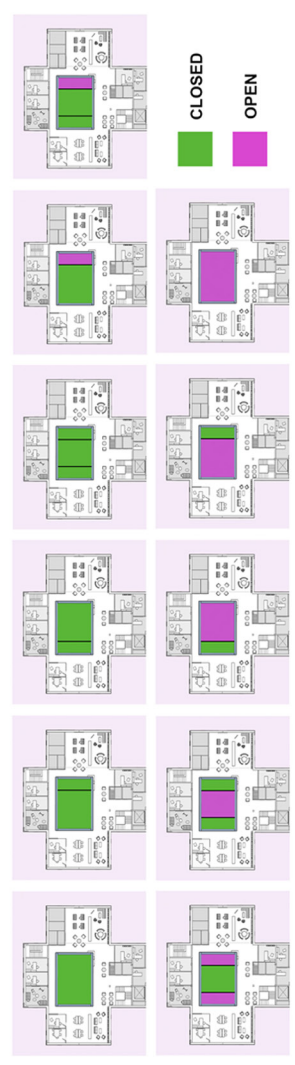

Flexible Classroom Prototype

*Space as a 'Swiss Army Knife'

**Some of the possibilities to configure the space

LSC Sponsor